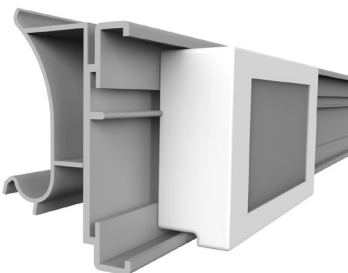

ESL SIDAC HANSHOW Stellar

ESL profile for SIDAC shelves with soft hinge, compatible with our angular adapter EI264 for adjustable inclination

profile name	art.no
ESL SIDAC HANSHOW Stellar	EE023