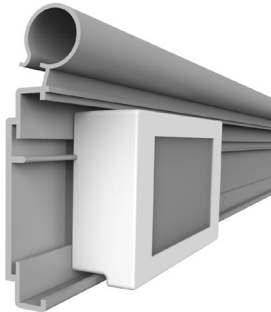

HANSHOW STELLAR

HOLDERS FOR ELECTRONIC SHELF LABELS

HOLDERS

ESL DRA HANSHOW Stellar

ESL profile for wire shelves

profile name	art.no
ESL DRA HANSHOW Stellar	EE014 long

ESL GLS HANSHOW Stellar

ESL profile for glass shelves with soft hinge, compatible with our angular adapter EI264 for adjustable inclination