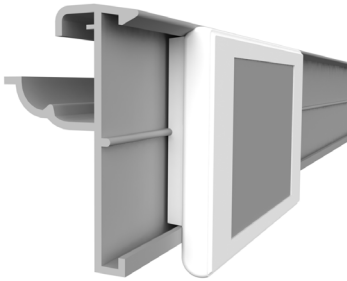

ESL FRW HANSHOW Polaris

ESL profile for WANZL (Wire-Tech) shelves

profile name	art.no
ESL FRW HANSHOW Polaris	PP011