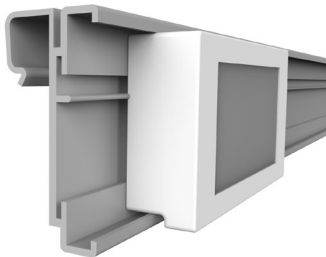

HOLDERS

ESL LK-C HANSHOW Stellar

ESL profile for LINDE refrigerator shelves, used with Linde Clips for LK-C

profile name	art.no
ESL LK-C HANSHOW Stellar	EE022

ESL KET HANSHOW Stellar

ESL profile for wire shelves