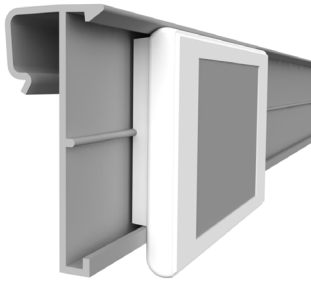

HANSHOW NEBULAR

HOLDERS FOR ELECTRONIC SHELF LABELS

HOLDERS

ESL KET HANSHOW Nebular

ESL profile for wire shelves

profile name	art.no
ESL KET HANSHOW Nebular	EI424