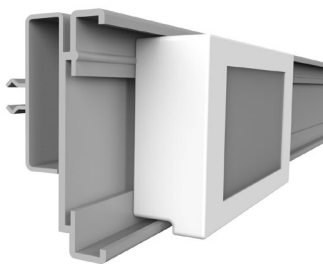

ESL SID_2 HANSHOW Stellar

ESL profile for SIDAC shelves with soft hinge, compatible with our angular adapter EI264 for adjustable inclination

profile name	art.no
ESL SID_2 HANSHOW Stellar	EE026