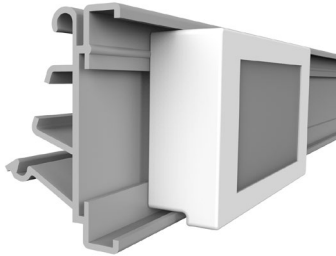

HOLDERS

ESL LK-C HANSHOW Stellar

ESL profile for LINDE refrigerator shelves, used with Linde Clips for LK-C

profile name	art.no
ESL LK-C HANSHOW Stellar	EE022

ESL KET HANSHOW Stellar

ESL profile for wire shelves