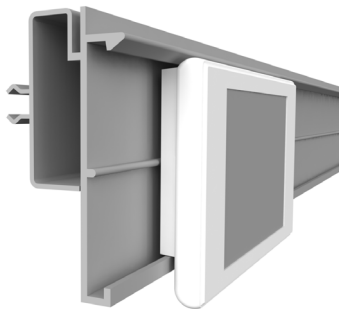

ESL profile for CEFLA shelves with soft hinge, compatible with our angular adapter EI264 for adjustable inclination

profile name	art.no
ESL CEFLA HANSHOW Polaris	PP008

HANSHOW POLARIS

HOLDERS FOR ELECTRONIC SHELF LABELS

HOLDERS

ESL CEFLA_2 HANSHOW Polaris

ESL profile for CEFLA shelves

profile name	art.no
ESL CEFLA_2 HANSHOW Polaris	PP009

ESL SIDAC HANSHOW Polaris

ESL profile for SIDAC shelves with soft hinge, compatible with our angular adapter EI264 for adjustable inclination

profile name	art.no
ESL SIDAC HANSHOW Polaris	PP017

ESL SID_2 HANSHOW Polaris

ESL profile for SIDAC shelves with soft hinge, compatible with our angular adapter EI264 for adjustable inclination

profile name	art.no
ESL SID_2 HANSHOW Polaris	PP019