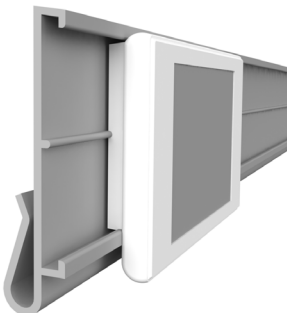

ESL CLIP HANSHOW Nebular

Universal clip to use with existing data strips for paper labels

profile name	art.no
ESL CLIP HANSHOW Nebular	EI477