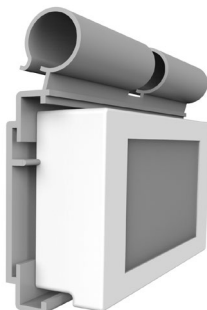

profile name	art.no
ESL KET HANSHOW Stellar	EE028

ESL KE HANSHOW Stellar

ESL profile for wire shelves

profile name	art.no
ESL KE HANSHOW Stellar	EE021

ESL DRA HANSHOW Stellar

ESL profile for wire hooks

profile name	art.no
ESL DRA HANSHOW Stellar	EE014 short