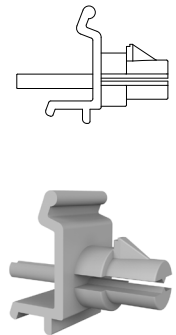

profile name	art.no
Linde Clips for LK-C	Z-10000405