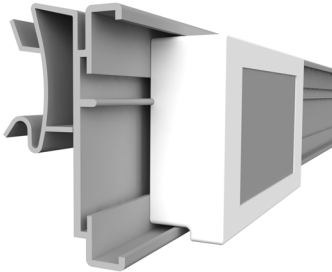

HANSHOW STELLAR

HOLDERS FOR ELECTRONIC SHELF LABELS

HOLDERS

ESL IMZ HANSHOW Stellar

ESL profile for INTRAC and ARNEG shelves with soft hinge, compatible with our angular adapter EI264 for adjustable inclination

profile name	art.no
ESL IMZ HANSHOW Stellar	EE030