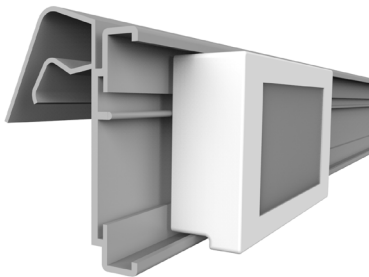

ESL KE HANSHOW Stellar

ESL profile for wire shelves