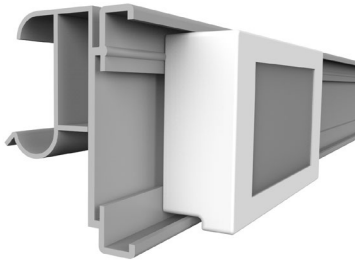

HANSHOW STELLAR

HOLDERS FOR ELECTRONIC SHELF LABELS

HOLDERS

ESL EPTA HANSHOW Stellar

ESL profile for EPTA and COSTAN shelves with soft hinge, compatible with our angular adapter EI264 for adjustable inclination

profile name	art.no
ESL EPTA HANSHOW Stellar	EE020