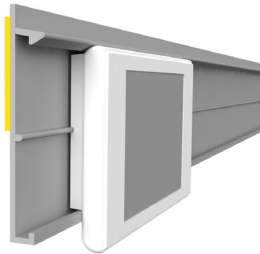

HANSHOW POLARIS

HOLDERS FOR ELECTRONIC SHELF LABELS

HOLDERS

ESL HANSHOW Polaris

ESL flat profile with adhesive tape

profile name	art.no
ESL HANSHOW Polaris	PP002