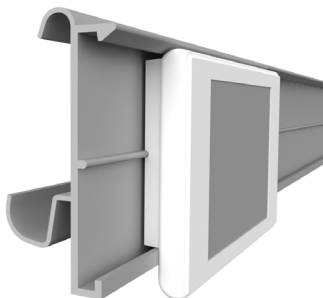

ESL HAUSER HANSHOW Polaris

ESL profile for HAUSER and TEGOMETALL shelves

profile name	art.no
ESL HAUSER HANSHOW Polaris	PP022