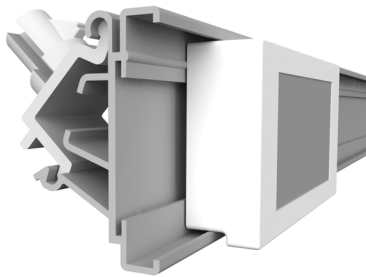

ACCESSORIES

Angular adapter

The Angular adapter EI264 is designed to be used in two different positions. It can only be used on the rails specified within this catalogue

profile name	art.no
Angular adapter	EI264