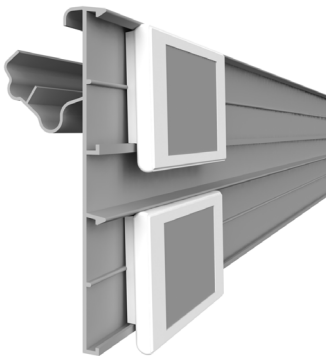

ESL LST double HANSHOW Polaris

ESL double profile for LINDE, STOREBEST and TEGOMETALL shelves

profile name	art.no
ESL LST double HANSHOW Polaris	PP024