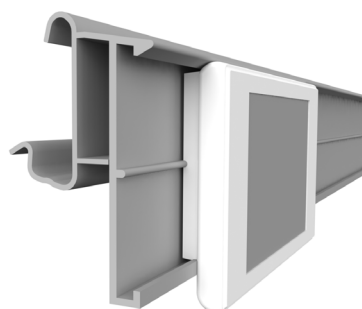

ESL CEFLA HANSHOW Nebular

ESL profile for CEFLA shelves with soft hinge, compatible with our angular adapter EI264 for adjustable inclination

profile name

art.no

ESL CEFLA HANSHOW Nebular

EI475