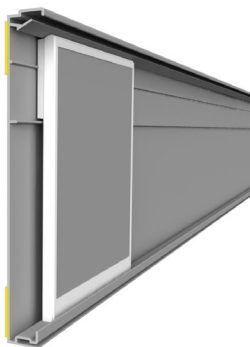

ESL F&V for 5.8" HANSHOW Polaris

ESL profile F&V for 5.8" label HANSHOW Polaris

profile name	art.no
ESL F&V for 5.8" HANSHOW Polaris	PP026