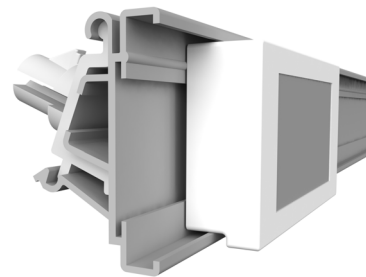

profile name	art.no
Linde Clips for LK-C	Z-10000405