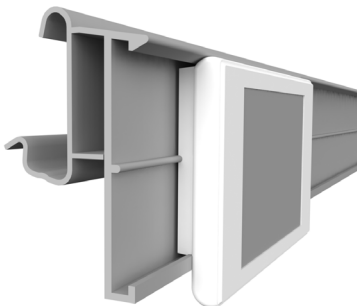

ESL CEFLA HANSHOW Polaris

ESL profile for CEFLA shelves with soft hinge, compatible with our angular adapter EI264 for adjustable inclination

profile name	art.no
ESL CEFLA HANSHOW Polaris	PP008