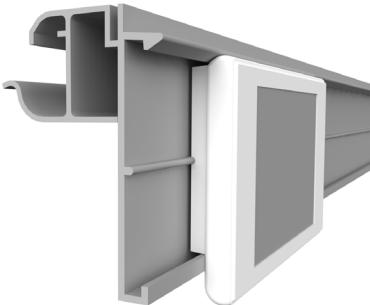

HANSHOW NEBULAR

HOLDERS FOR ELECTRONIC SHELF LABELS

HOLDERS

ESL WWTG HANSHOW Nebular

ESL profile for WANZL (Wire-Tech) shelves with soft hinge, compatible with our angular adapter EI264 for adjustable inclination

profile name	art.no
ESL WWTG HANSHOW Nebular	EI422