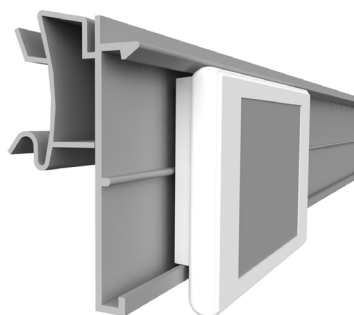

ESL IMZ HANSHOW Nebular

ESL profile for INTRAC and ARNEG shelves with soft hinge, compatible with our angular adapter EI264 for adjustable inclination

profile name

art.no

ESL IMZ HANSHOW Nebular

EI506