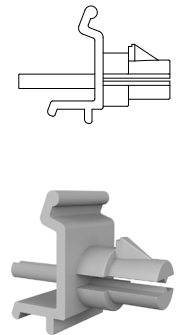

profile name	art.no
ESL MGW-GL HANSHOW Polaris	PP001

ESL F&V for 5.8" HANSHOW Polaris

ESL profile F&V for 5.8" label HANSHOW Polaris

profile name	art.no
ESL F&V for 5.8" HANSHOW Polaris	PP026

Cover for ESL F&V for 5.8" HANSHOW Polaris

Cover for ESL profile F&V for 5.8" label HANSHOW Polaris

profile name	art.no
Cover for ESL F&V for 5.8" HANSHOW Polaris	PP025

ACCESSORIES

ACCESSORIES FOR ESL HANSHOW POLARIS

ACCESSORIES

Angular adapter

The Angular adapter EI264 is designed to be used in two different positions. It can only be used on the rails specified within this catalogue

profile name	art.no
Angular adapter	EI264

Linde Clips for LK-C

Clip for installation of ESL LK-C HANSHOW Polaris profile

profile name	art.no
Linde Clips for LK-C	Z-10000405