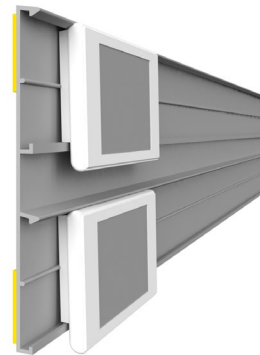

ESL double HANSHOW Nebular

ESL double flat profile with adhesive tape

profile name	art.no
ESL double HANSHOW Nebular	EI431

ESL G HANSHOW Nebular

ESL profile with adhesive tape and soft hinge, compatible with our angular adapter EI264 for adjustable inclination