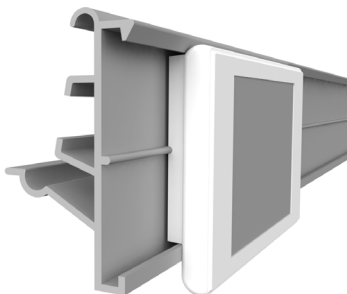

ESL LK-C HANSHOW Nebular

ESL profile for LINDE refrigerator shelves, used with Linde Clips for LK-C

profile name	art.no
ESL LK-C HANSHOW Nebular	EI421