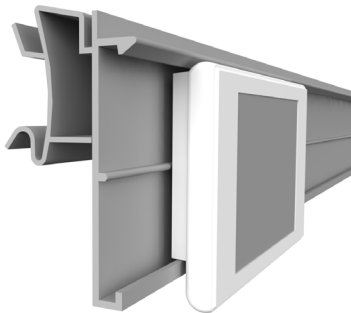

ESL IMZ HANSHOW Polaris

ESL profile for INTRAC and ARNEG shelves with soft hinge, compatible with our angular adapter EI264 for adjustable inclination

profile name	art.no
ESL IMZ HANSHOW Polaris	PP030