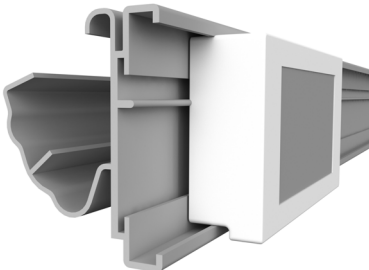

profile name	art.no
ESL CLIP HANSHOW Stellar	EE009

HANSHOW STELLAR

HOLDERS FOR ELECTRONIC SHELF LABELS

HOLDERS

ESL LST_2 HANSHOW Stellar

ESL profile for LINDE, STOREBEST and TEGOMETALL shelves

profile name	art.no
ESL LST_2 HANSHOW Stellar	EE035