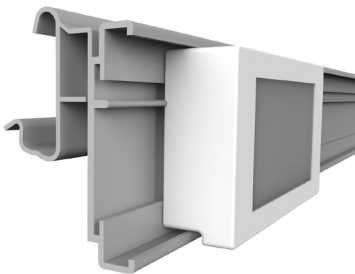

ESL CEFLA HANSHOW Stellar

ESL profile for CEFLA shelves with soft hinge, compatible with our angular adapter EI264 for adjustable inclination

profile name	art.no
ESL CEFLA HANSHOW Stellar	EE015