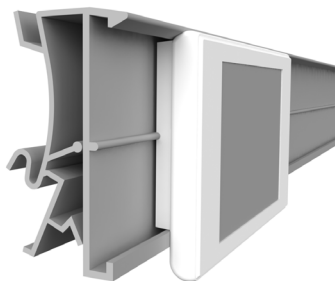

ESL HSA_2 HANSHOW Nebular

ESL profile for HERMES, LAFORTEZZA and YUDIGAR shelves with soft hinge and adjustable angle position

profile name

art.no

ESL HSA_2 HANSHOW Nebular

EI514