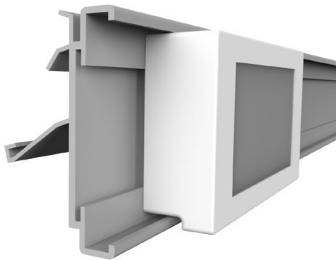

ESL MGW HANSHOW Stellar

ESL profile for HANSA MERTENS and ITAB shelves

profile name	art.no
ESL MGW HANSHOW Stellar	EE006