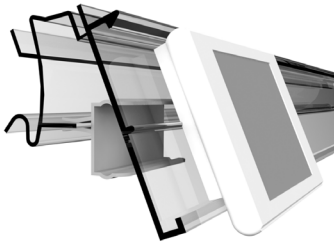

Cover for ESL profile F&V for 5.8" label HANSHOW Polaris

profile name	art.no
Cover for ESL F&V for 5.8" HANSHOW Polaris	PP025

ACCESSORIES

ACCESSORIES FOR ESL HANSHOW POLARIS

ACCESSORIES

Angular adapter

The Angular adapter EI264 is designed to be used in two different positions. It can only be used on the rails specified within this catalogue