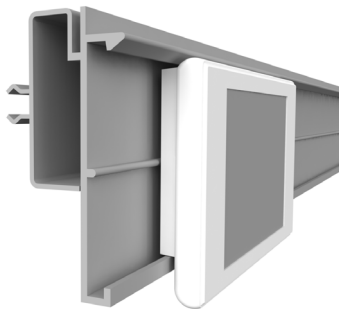

ESL SID_2 HANSHOW Nebular

ESL profile for SIDAC shelves with soft hinge, compatible with our angular adapter EI264 for adjustable inclination

profile name	art.no
ESL SID_2 HANSHOW Nebular	EI504