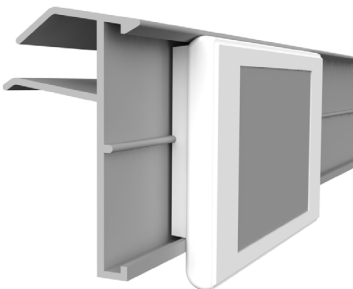

ESL KOL HANSHOW Polaris

ESL Profile for wire shelves

profile name	art.no
ESL KOL HANSHOW Polaris	PP028