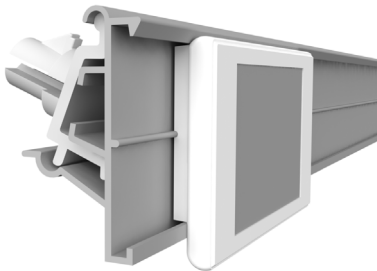

profile name	art.no
Linde Clips for LK-C	Z-10000405