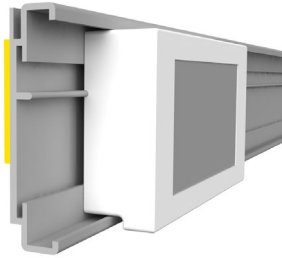

HANSHOW STELLAR

HOLDERS FOR ELECTRONIC SHELF LABELS

HOLDERS

ESL HANSHOW Stellar

ESL flat profile with adhesive tape

profile name	art.no
ESL HANSHOW Stellar	EE032