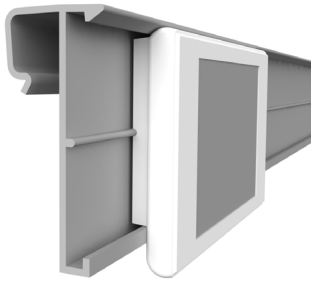

HANSHOW POLARIS

HOLDERS FOR ELECTRONIC SHELF LABELS

HOLDERS

ESL KET HANSHOW Polaris

ESL profile for wire shelves

profile name	art.no
ESL KET HANSHOW Polaris	PP020