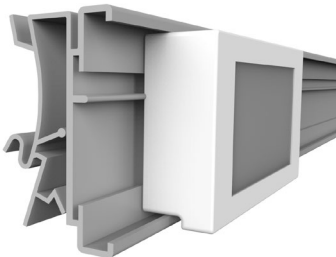

ESL HSA_2 HANSHOW Stellar

ESL profile for HERMES, LAFORTEZZA and YUDIGAR shelves with soft hinge and adjustable angle position

profile name	art.no
ESL HSA_2 HANSHOW Stellar	EE033