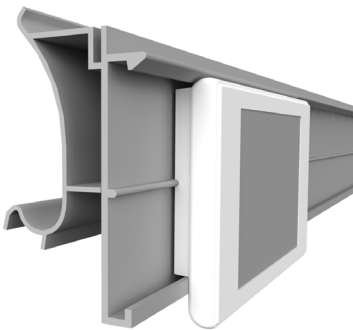

ESL profile for CEFLA shelves with soft hinge, compatible with our angular adapter EI264 for adjustable inclination

profile name	art.no
ESL CEFLA HANSHOW Polaris	PP008

HANSHOW POLARIS

HOLDERS FOR ELECTRONIC SHELF LABELS

HOLDERS

ESL CEFLA_2 HANSHOW Polaris

ESL profile for CEFLA shelves

profile name	art.no
ESL CEFLA_2 HANSHOW Polaris	PP009

ESL SIDAC HANSHOW Polaris

ESL profile for SIDAC shelves with soft hinge, compatible with our angular adapter EI264 for adjustable inclination

profile name	art.no
ESL SIDAC HANSHOW Polaris	PP017

ESL SID_2 HANSHOW Polaris

ESL profile for SIDAC shelves with soft hinge, compatible with our angular adapter EI264 for adjustable inclination

profile name	art.no
ESL SID_2 HANSHOW Polaris	PP019