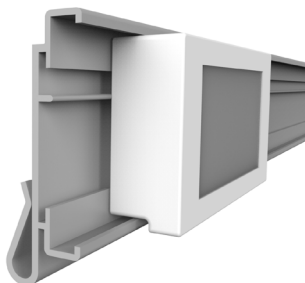

ESL CLIP HANSHOW Stellar

Universal clip to use with existing data strips for paper labels

profile name	art.no
ESL CLIP HANSHOW Stellar	EE009