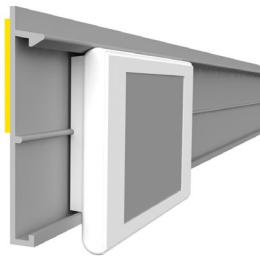

HANSHOW NEBULAR

HOLDERS FOR ELECTRONIC SHELF LABELS

HOLDERS

ESL HANSHOW Nebular

ESL flat profile with adhesive tape

profile name	art.no
ESL HANSHOW Nebular	EI415