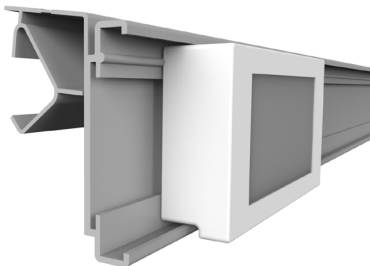

ESL BKT HANSHOW Stellar

ESL profile for EPTA and COSTAN shelves

profile name	art.no
ESL BKT HANSHOW Stellar	EE025

ESL MGW HANSHOW Stellar

ESL profile for HANSA MERTENS and ITAB shelves

profile name	art.no
ESL MGW HANSHOW Stellar	EE006