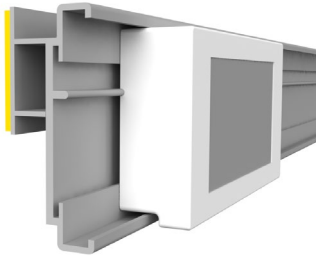

ESL flat profile with adhesive tape

profile name	art.no
ESL HANSHOW Stellar	EE032

ESL G HANSHOW Stellar

ESL profile with adhesive tape and soft hinge, compatible with our angular adapter EI264 for adjustable inclination