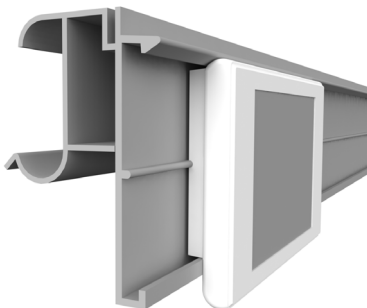

HOLDERS

ESL CEFLA_2 HANSHOW Polaris

ESL profile for CEFLA shelves

profile name	art.no
ESL CEFLA_2 HANSHOW Polaris	PP009

ESL SIDAC HANSHOW Polaris

ESL profile for SIDAC shelves with soft hinge, compatible with our angular adapter EI264 for adjustable inclination

profile name	art.no
ESL SIDAC HANSHOW Polaris	PP017

ESL SID_2 HANSHOW Polaris

ESL profile for SIDAC shelves with soft hinge, compatible with our angular adapter EI264 for adjustable inclination

profile name	art.no
ESL SID_2 HANSHOW Polaris	PP019