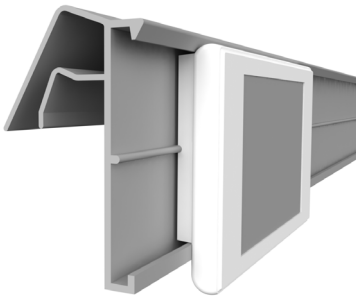

HANSHOW POLARIS

HOLDERS FOR ELECTRONIC SHELF LABELS

HOLDERS

ESL KET HANSHOW Polaris

ESL profile for wire shelves

profile name	art.no
ESL KET HANSHOW Polaris	PP020

ESL KE HANSHOW Polaris

ESL profile for wire shelves