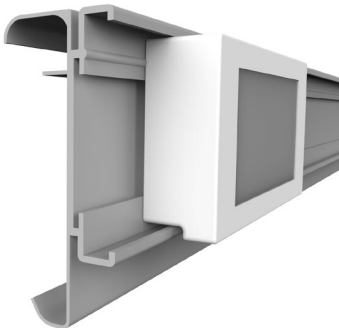

HOLDERS

ESL EPTA HANSHOW Stellar

ESL profile for EPTA and COSTAN shelves with soft hinge, compatible with our angular adapter EI264 for adjustable inclination

profile name	art.no
ESL EPTA HANSHOW Stellar	EE020