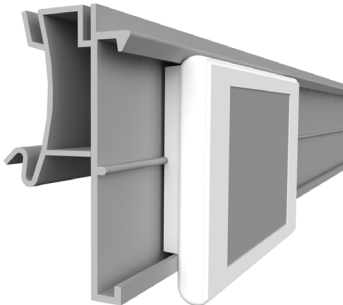

HANSHOW POLARIS

HOLDERS FOR ELECTRONIC SHELF LABELS

HOLDERS

ESL HSA HANSHOW Polaris

ESL profile for HERMES, LAFORTEZZA and YUDIGAR shelves with soft hinge, compatible with our angular adapter EI264 for adjustable inclination