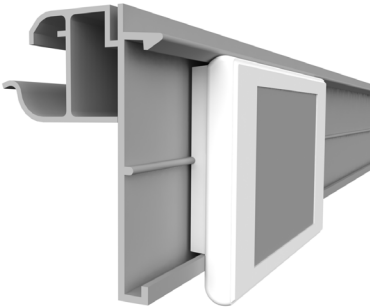

HANSHOW POLARIS

HOLDERS FOR ELECTRONIC SHELF LABELS

HOLDERS

ESL WWTG HANSHOW Polaris

ESL profile for WANZL (Wire-Tech) shelves with soft hinge, compatible with our angular adapter EI264 for adjustable inclination