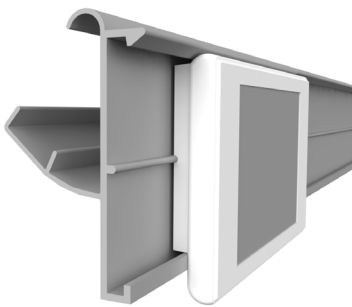

profile name	art.no
ESL LST HANSHOW Polaris	PP010

ESL LST double HANSHOW Polaris

ESL double profile for LINDE, STOREBEST and TEGOMETALL shelves

profile name	art.no
ESL LST double HANSHOW Polaris	PP024

ESL MOEX HANSHOW Polaris