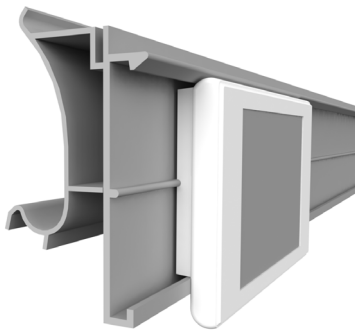

HOLDERS FOR ELECTRONIC SHELF LABELS

HOLDERS

ESL CEFLA_2 HANSHOW Nebular

ESL profile for CEFLA shelves

profile name	art.no
ESL CEFLA_2 HANSHOW Nebular	EI493

ESL SIDAC HANSHOW Nebular

ESL profile for SIDAC shelves with soft hinge, compatible with our angular adapter EI264 for adjustable inclination