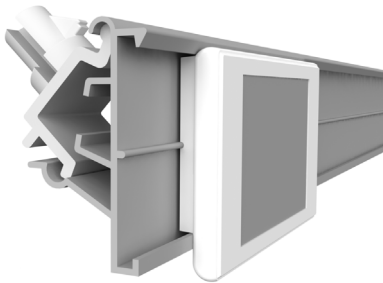

Linde Clips for LK-C

Clip for installation of ESL LK-C HANSHOW Polaris profile