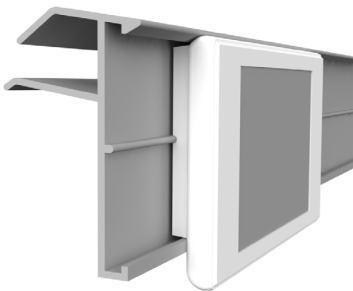

ESL KOL HANSHOW Nebular

ESL Profile for wire shelves

profile name	art.no
ESL KOL HANSHOW Nebular	EI458