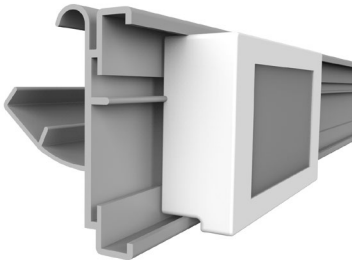

profile name	art.no
ESL CLIP HANSHOW Stellar	EE009

HANSHOW STELLAR

HOLDERS FOR ELECTRONIC SHELF LABELS

HOLDERS

ESL LST_2 HANSHOW Stellar

ESL profile for LINDE, STOREBEST and TEGOMETALL shelves

profile name	art.no
ESL LST_2 HANSHOW Stellar	EE035