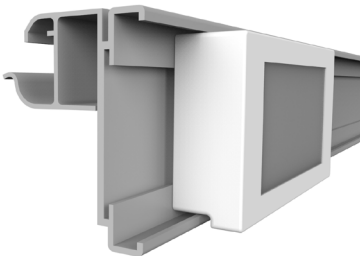

ESL WWTG HANSHOW Stellar

ESL profile for WANZL (Wire-Tech) shelves with soft hinge, compatible with our angular adapter EI264 for adjustable inclination