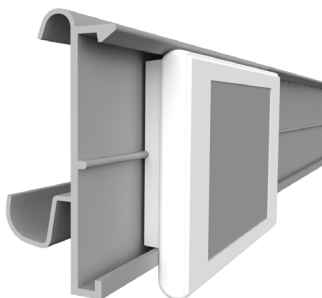

profile name	art.no
ESL LST double HANSHOW Nebular	EI432

ESL MOEX HANSHOW Nebular

ESL profile for MODERN EXPO shelves

profile name	art.no
ESL MOEX HANSHOW Nebular	EI426

ESL HAUSER HANSHOW Nebular

ESL profile for HAUSER and TEGOMETALL shelves