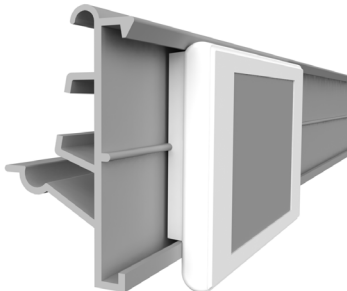

ESL LK-C HANSHOW Polaris

ESL profile for LINDE refrigerator shelves, used with Linde Clips for LK-C

profile name	art.no
ESL LK-C HANSHOW Polaris	PP016