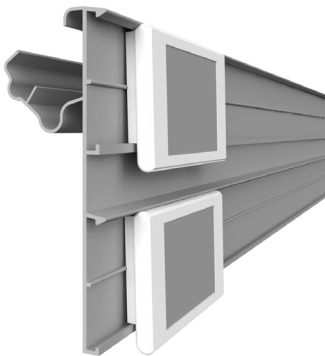

HOLDERS FOR ELECTRONIC SHELF LABELS

HOLDERS

ESL LST HANSHOW Nebular

ESL profile for LINDE, STOREBEST and TEGOMETALL shelves

profile name	art.no
ESL LST HANSHOW Nebular	EI416

ESL LST double HANSHOW Nebular

ESL double profile for LINDE, STOREBEST and TEGOMETALL shelves