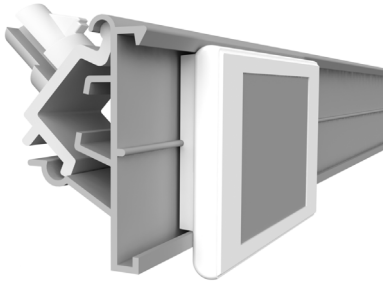

Linde Clips for LK-C

Clip for installation of ESL LK-C HANSHOW Nebular profile