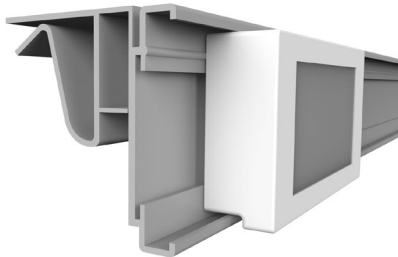

HANSHOW STELLAR

HOLDERS FOR ELECTRONIC SHELF LABELS

HOLDERS

ESL DRA HANSHOW Stellar

ESL profile for wire shelves

profile name	art.no
ESL DRA HANSHOW Stellar	EE014 long

ESL GLS HANSHOW Stellar

ESL profile for glass shelves with soft hinge, compatible with our angular adapter EI264 for adjustable inclination