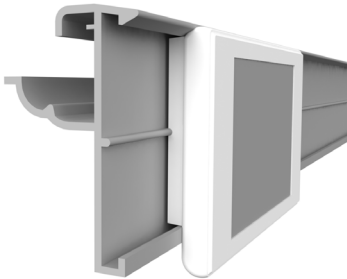

ESL FRW HANSHOW Nebular

ESL profile for WANZL (Wire-Tech) shelves

profile name	art.no
ESL FRW HANSHOW Nebular	EI428