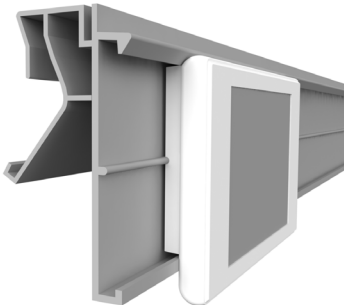

HANSHOW POLARIS

HOLDERS FOR ELECTRONIC SHELF LABELS

HOLDERS

ESL MGW-GL HANSHOW Polaris

ESL profile for HANSA MERTENS, ITAB and GONDELLA shelves with soft hinge, compatible with our angular adapter EI264 for adjustable inclination

profile name	art.no
ESL MGW-GL HANSHOW Polaris	PP001