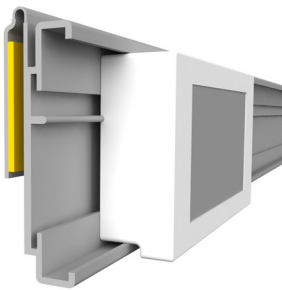

ESL FG HANSHOW Stellar

ESL profile with adhesive tape and soft hinge

profile name	art.no
ESL FG HANSHOW Stellar	EE037