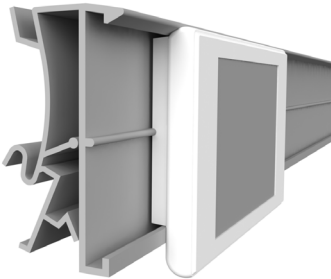

ESL HSA_2 HANSHOW Polaris

ESL profile for HERMES, LAFORTEZZA and YUDIGAR shelves with soft hinge and adjustable angle position

profile name	art.no
ESL HSA_2 HANSHOW Polaris	PP032