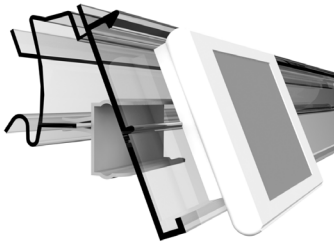

Cover for ESL profile F&V for 5.8" label HANSHOW Nebular

profile name	art.no
Cover for ESL F&V for 5.8" HANSHOW Nebular	EI454

ACCESSORIES

ACCESSORIES FOR ESL HANSHOW NEBULAR

ACCESSORIES

Angular adapter

The Angular adapter EI264 is designed to be used in two different positions. It can only be used on the rails specified within this catalogue