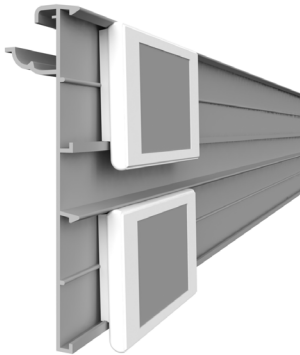

ESL FRW double HANSHOW Polaris

ESL double profile for WANZL (Wire-Tech) shelves

profile name	art.no
ESL FRW double HANSHOW Polaris	PP021