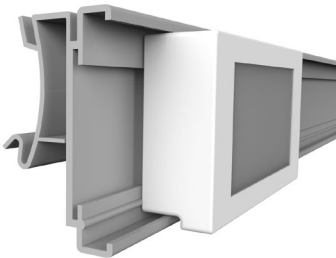

ESL HSA HANSHOW Stellar

ESL profile for HERMES, LAFORTEZZA and YUDIGAR shelves with soft hinge, compatible with our angular adapter EI264 for adjustable inclination

profile name	art.no
ESL HSA HANSHOW Stellar	EE011