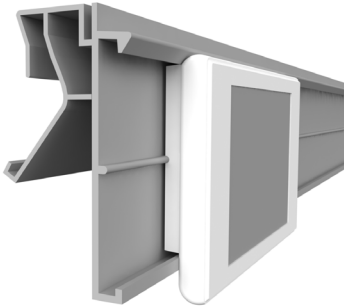

HANSHOW NEBULAR

HOLDERS FOR ELECTRONIC SHELF LABELS

HOLDERS

ESL MGW-GL HANSHOW Nebular

ESL profile for HANSA MERTENS, ITAB and GONDELLA shelves with soft hinge, compatible with our angular adapter EI264 for adjustable inclination

profile name	art.no
ESL MGW-GL HANSHOW Nebular	EI419