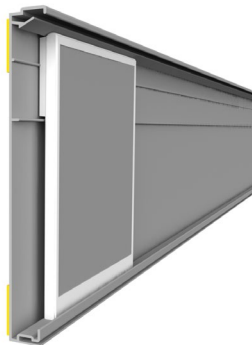

ESL F&V for 5.8" HANSHOW Nebular

ESL profile F&V for 5.8" label HANSHOW Nebular

profile name	art.no
ESL F&V for 5.8" HANSHOW Nebular	EI455