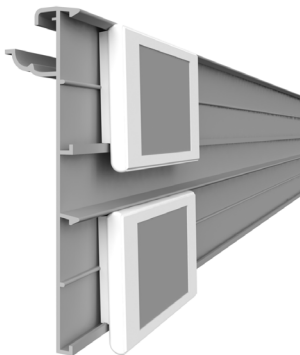

profile name	art.no
ESL WWTG HANSHOW Nebular	EI422

ESL FRW HANSHOW Nebular

ESL profile for WANZL (Wire-Tech) shelves

profile name	art.no
ESL FRW HANSHOW Nebular	EI428

ESL FRW double HANSHOW Nebular

ESL double profile for WANZL (Wire-Tech) shelves