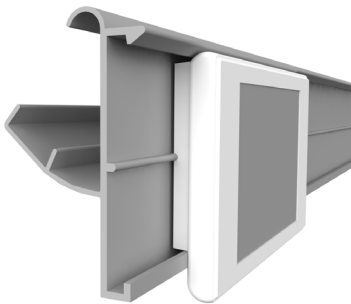

ESL MOEX HANSHOW Nebular

ESL profile for MODERN EXPO shelves

profile name	art.no
ESL MOEX HANSHOW Nebular	EI426