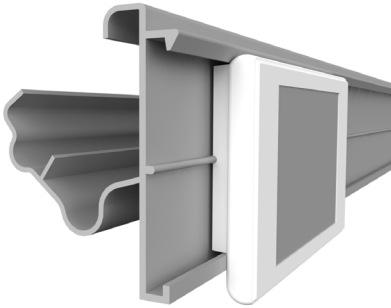

Universal clip to use with existing data strips for paper labels

profile name	art.no
ESL CLIP HANSHOW Polaris	PP003

HANSHOW POLARIS

HOLDERS FOR ELECTRONIC SHELF LABELS

HOLDERS

ESL LST HANSHOW Polaris

ESL profile for LINDE, STOREBEST and TEGOMETALL shelves