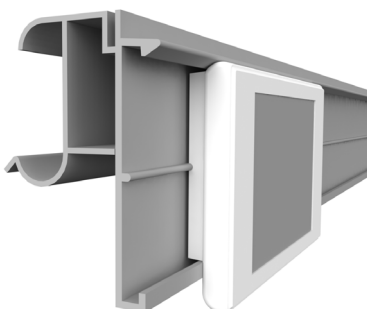

profile name	art.no
ESL SIDAC HANSHOW Nebular	EI425

ESL SID_2 HANSHOW Nebular

ESL profile for SIDAC shelves with soft hinge, compatible with our angular adapter EI264 for adjustable inclination

profile name	art.no
ESL SID_2 HANSHOW Nebular	EI504