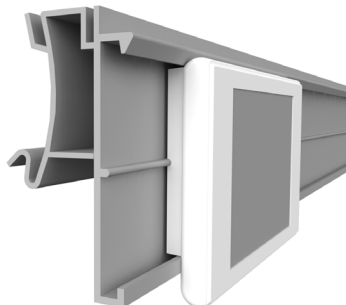

HANSHOW NEBULAR

HOLDERS FOR ELECTRONIC SHELF LABELS

HOLDERS

ESL HSA HANSHOW Nebular

ESL profile for HERMES, LAFORTEZZA and YUDIGAR shelves with soft hinge, compatible with our angular adapter EI264 for adjustable inclination