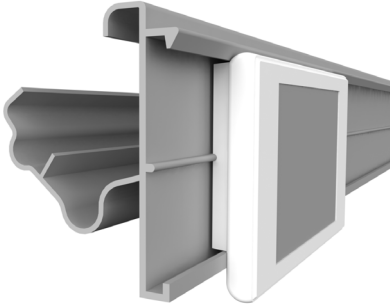

HANSHOW NEBULAR

HOLDERS FOR ELECTRONIC SHELF LABELS

HOLDERS

ESL LST HANSHOW Nebular

ESL profile for LINDE, STOREBEST and TEGOMETALL shelves