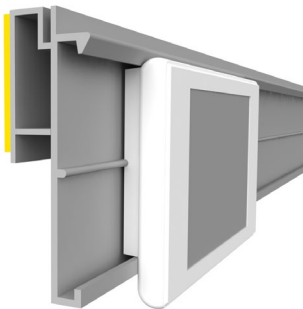

ESL double HANSHOW Nebular

ESL double flat profile with adhesive tape

profile name	art.no
ESL double HANSHOW Nebular	EI431

ESL G HANSHOW Nebular

ESL profile with adhesive tape and soft hinge, compatible with our angular adapter EI264 for adjustable inclination