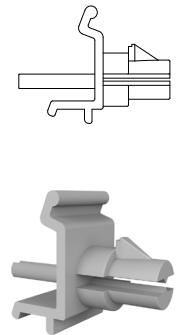

Cover for ESL profile F&V for 5.8" label HANSHOW Nebular

profile name	art.no
Cover for ESL F&V for 5.8" HANSHOW Nebular	EI454

ACCESSORIES

ACCESSORIES FOR ESL HANSHOW NEBULAR

ACCESSORIES

Angular adapter

The Angular adapter EI264 is designed to be used in two different positions. It can only be used on the rails specified within this catalogue

profile name	art.no
Angular adapter	EI264

Linde Clips for LK-C

Clip for installation of ESL LK-C HANSHOW Nebular profile

profile name	art.no
Linde Clips for LK-C	Z-10000405

HANSHOW POLARIS

HOLDERS FOR ELECTRONIC SHELF LABELS