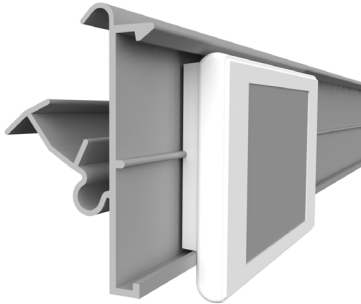

EI506

ESL CEFLA HANSHOW Nebular

ESL profile for CEFLA shelves with soft hinge, compatible with our angular adapter EI264 for adjustable inclination

profile name

art.no

ESL CEFLA HANSHOW Nebular

EI475

HANSHOW NEBULAR

HOLDERS FOR ELECTRONIC SHELF LABELS

HOLDERS

ESL CEFLA_2 HANSHOW Nebular

ESL profile for CEFLA shelves

profile name	art.no
ESL CEFLA_2 HANSHOW Nebular	EI493

ESL SIDAC HANSHOW Nebular

ESL profile for SIDAC shelves with soft hinge, compatible with our angular adapter EI264 for adjustable inclination