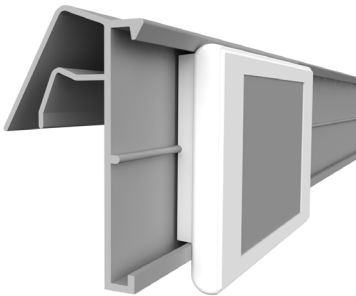

HANSHOW NEBULAR

HOLDERS FOR ELECTRONIC SHELF LABELS

HOLDERS

ESL KET HANSHOW Nebular

ESL profile for wire shelves

profile name	art.no
ESL KET HANSHOW Nebular	EI424

ESL KE HANSHOW Nebular

ESL profile for wire shelves