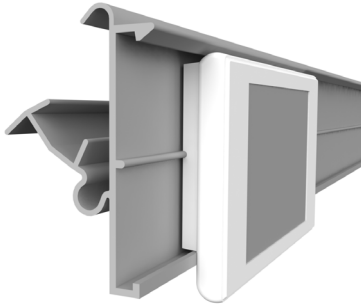

ESL profile for CEFLA shelves with soft hinge, compatible with our angular adapter EI264 for adjustable inclination

profile name	art.no
ESL CEFLA HANSHOW Polaris	PP008

HANSHOW POLARIS

HOLDERS FOR ELECTRONIC SHELF LABELS

HOLDERS

ESL CEFLA_2 HANSHOW Polaris

ESL profile for CEFLA shelves

profile name	art.no
ESL CEFLA_2 HANSHOW Polaris	PP009

ESL SIDAC HANSHOW Polaris

ESL profile for SIDAC shelves with soft hinge, compatible with our angular adapter EI264 for adjustable inclination