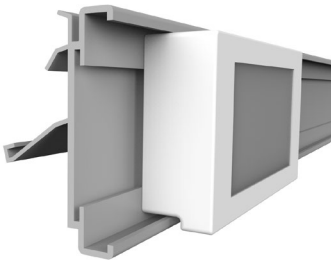

profile name	art.no
ESL SID_2 PRICER	EI388

PRICER

HOLDERS FOR ELECTRONIC SHELF LABELS

HOLDERS

ESL EPTA PRICER

ESL profile for EPTA and COSTAN shelves with soft hinge, compatible with our angular adapter EI264 for adjustable inclination

profile name	art.no
ESL EPTA PRICER	EI379

ESL BKT PRICER

ESL profile for EPTA and COSTAN shelves

profile name	art.no
ESL BKT PRICER	EI385

ESL MGW PRICER

ESL profile for HANSA MERTENS and ITAB shelves

profile name	art.no
ESL MGW PRICER	EI345

ESL GL PRICER

ESL profile for GONDELLA shelves with soft hinge, compatible with our angular adapter EI264 for adjustable inclination

profile name	art.no
ESL GL PRICER	EI368

ACCESSORIES

ACCESSORIES FOR ESL PRICER