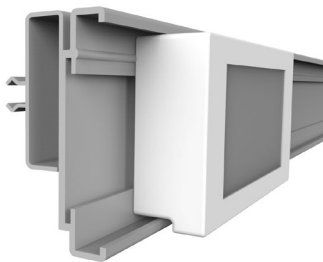

profile name	art.no
ESL IMZ PRICER	EI480

ESL CEFLA PRICER

ESL profile for CEFLA shelves with soft hinge, compatible with our angular adapter EI264 for adjustable inclination

profile name	art.no
ESL CEFLA PRICER	EI364

ESL SIDAC PRICER

ESL profile for SIDAC shelves with soft hinge, compatible with our angular adapter EI264 for adjustable inclination

profile name	art.no
ESL SIDAC PRICER	EI383

ESL SID_2 PRICER

ESL profile for SIDAC shelves with soft hinge, compatible with our angular adapter EI264 for adjustable inclination