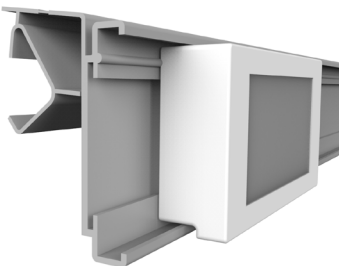

profile name	art.no
ESL SID_2 PRICER	EI388

PRICER

HOLDERS FOR ELECTRONIC SHELF LABELS

HOLDERS

ESL EPTA PRICER

ESL profile for EPTA and COSTAN shelves with soft hinge, compatible with our angular adapter EI264 for adjustable inclination

profile name	art.no
ESL EPTA PRICER	EI379

ESL BKT PRICER

ESL profile for EPTA and COSTAN shelves

profile name	art.no
ESL BKT PRICER	EI385

ESL MGW PRICER

ESL profile for HANSA MERTENS and ITAB shelves

profile name	art.no
ESL MGW PRICER	EI345

ESL GL PRICER

ESL profile for GONDELLA shelves with soft hinge, compatible with our angular adapter EI264 for adjustable inclination

profile name	art.no
ESL GL PRICER	EI368

ACCESSORIES

ACCESSORIES FOR ESL PRICER