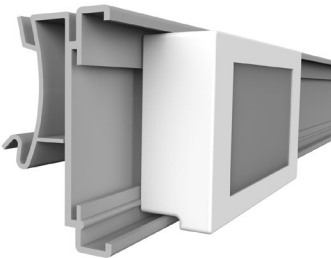

profile name	art.no
ESL DRA PRICER	EI359 long

ESL GLS PRICER

ESL profile for glass shelves with soft hinge, compatible with our angular adapter EI264 for adjustable inclination

profile name	art.no
ESL GLS PRICER	EI374

ESL HSA PRICER

ESL profile for HERMES, LAFORTEZZA and YUDIGAR shelves with soft hinge, compatible with our angular adapter EI264 for adjustable inclination

profile name	art.no
ESL HSA PRICER	EI362

ESL HSA_2 PRICER