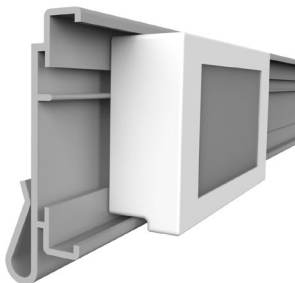

profile name	art.no
ESL G PRICER	EI361

ESL FG PRICER

ESL profile with adhesive tape and soft hinge

profile name	art.no
ESL FG PRICER	EI518

ESL CLIP PRICER

Universal clip to use with existing data strips for paper labels

profile name	art.no
ESL CLIP PRICER	EI357

PRICER

HOLDERS FOR ELECTRONIC SHELF LABELS

HOLDERS

ESL LST_2 PRICER

ESL profile for LINDE, STOREBEST and TEGOMETALL shelves

profile name	art.no
ESL LST_2 PRICER	EI498