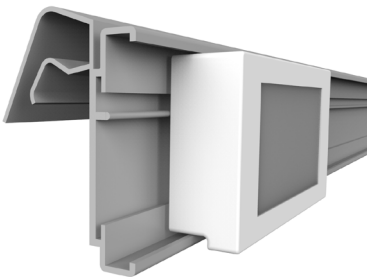

profile name	art.no
ESL LK-C PRICER	E1382

ESL KET PRICER

ESL profile for wire shelves

profile name	art.no
ESL KET PRICER	E1390

ESL KE PRICER

ESL profile for wire shelves

profile name	art.no
ESL KE PRICER	E1380