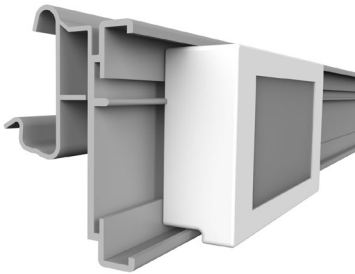

ESL profile for HERMES, LAFORTEZZA and YUDIGAR shelves with soft hinge and adjustable angle position

profile name	art.no
ESL HSA_2 PRICER	EI496

ESL IMZ PRICER

ESL profile for INTRAC and ARNEG shelves with soft hinge, compatible with our angular adapter EI264 for adjustable inclination

profile name	art.no
ESL IMZ PRICER	EI480

ESL CEFLA PRICER

ESL profile for CEFLA shelves with soft hinge, compatible with our angular adapter EI264 for adjustable inclination

profile name	art.no
ESL CEFLA PRICER	EI364