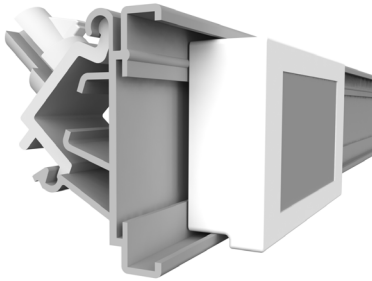

ESL GL PRICER

ESL profile for GONDELLA shelves with soft hinge, compatible with our angular adapter EI264 for adjustable inclination

profile name	art.no
ESL GL PRICER	EI368

ACCESSORIES

ACCESSORIES FOR ESL PRICER

ACCESSORIES

Angular adapter

The Angular adapter EI264 is designed to be used in two different positions. It can only be used on the rails specified within this catalogue

profile name	art.no
Angular adapter	EI264