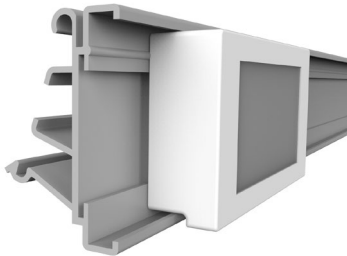

profile name	art.no
ESL WWTG PRICER	EI369

ESL FRW PRICER

ESL profile for WANZL (Wire-Tech) shelves

profile name	art.no
ESL FRW PRICER	EI521

ESL LK-C PRICER

ESL profile for LINDE refrigerator shelves, used with Linde Clips for LK-C