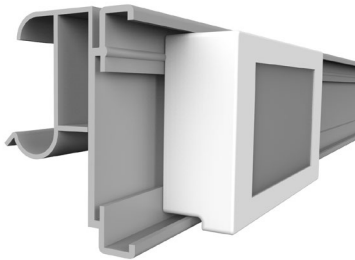

profile name	art.no
ESL IMZ PRICER	EI480

ESL CEFLA PRICER

ESL profile for CEFLA shelves with soft hinge, compatible with our angular adapter EI264 for adjustable inclination

profile name	art.no
ESL CEFLA PRICER	EI364

ESL SIDAC PRICER

ESL profile for SIDAC shelves with soft hinge, compatible with our angular adapter EI264 for adjustable inclination

profile name	art.no
ESL SIDAC PRICER	EI383

ESL SID_2 PRICER

ESL profile for SIDAC shelves with soft hinge, compatible with our angular adapter EI264 for adjustable inclination

profile name	art.no
ESL SID_2 PRICER	EI388

PRICER

HOLDERS FOR ELECTRONIC SHELF LABELS

HOLDERS

ESL EPTA PRICER

ESL profile for EPTA and COSTAN shelves with soft hinge, compatible with our angular adapter EI264 for adjustable inclination