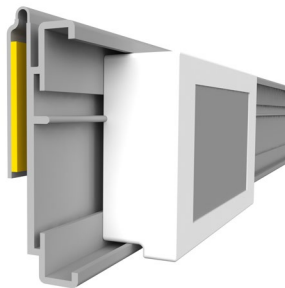

PRICER 3—8

ACCESSORIES 9

ESL PRICER

ESL flat profile with adhesive tape

profile name	art.no
ESL PRICER	EI351

ESL G PRICER

ESL profile with adhesive tape and soft hinge, compatible with our angular adapter EI264 for adjustable inclination

profile name	art.no
ESL G PRICER	EI361

ESL FG PRICER

ESL profile with adhesive tape and soft hinge

profile name	art.no
ESL FG PRICER	EI518

ESL CLIP PRICER

Universal clip to use with existing data strips for paper labels