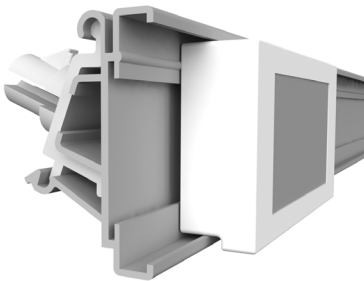

profile name	art.no
Linde Clips for LK-C	Z-10000405