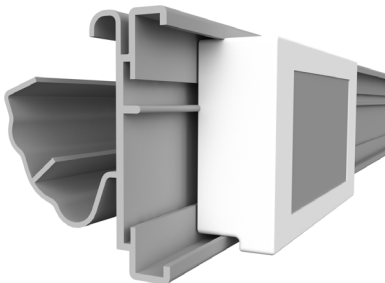

profile name	art.no
ESL G PRICER	EI361

ESL FG PRICER

ESL profile with adhesive tape and soft hinge

profile name	art.no
ESL FG PRICER	EI518

ESL CLIP PRICER

Universal clip to use with existing data strips for paper labels

profile name	art.no
ESL CLIP PRICER	EI357

PRICER

HOLDERS FOR ELECTRONIC SHELF LABELS

HOLDERS

ESL LST_2 PRICER

ESL profile for LINDE, STOREBEST and TEGOMETALL shelves

profile name	art.no
ESL LST_2 PRICER	EI498