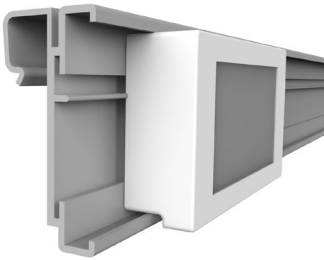

ESL KET PRICER

ESL profile for wire shelves

profile name	art.no
ESL KET PRICER	E1390