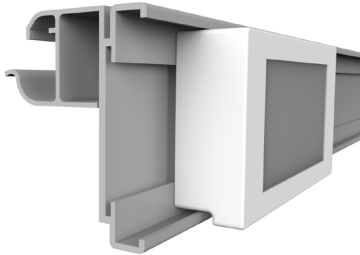

ESL WWTG PRICER

ESL profile for WANZL (Wire-Tech) shelves with soft hinge, compatible with our angular adapter EI264 for adjustable inclination