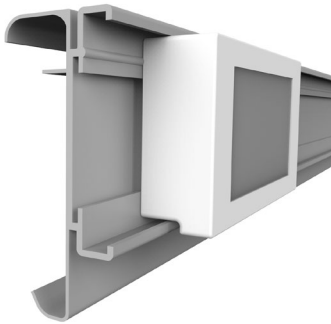

ESL SIDAC PRICER

ESL profile for SIDAC shelves with soft hinge, compatible with our angular adapter EI264 for adjustable inclination

profile name	art.no
ESL SIDAC PRICER	EI383

ESL SID_2 PRICER

ESL profile for SIDAC shelves with soft hinge, compatible with our angular adapter EI264 for adjustable inclination

profile name	art.no
ESL SID_2 PRICER	EI388

PRICER

HOLDERS FOR ELECTRONIC SHELF LABELS

HOLDERS

ESL EPTA PRICER

ESL profile for EPTA and COSTAN shelves with soft hinge, compatible with our angular adapter EI264 for adjustable inclination

profile name	art.no
ESL EPTA PRICER	EI379

ESL BKT PRICER

ESL profile for EPTA and COSTAN shelves

profile name	art.no
ESL BKT PRICER	EI385

ESL MGW PRICER

ESL profile for HANSA MERTENS and ITAB shelves

profile name	art.no
ESL MGW PRICER	EI345