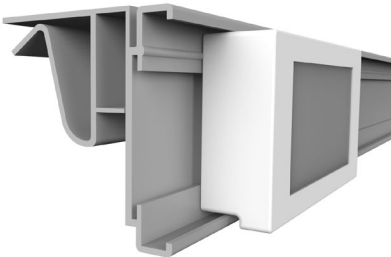

ESL DRA PRICER

ESL profile for wire hooks

profile name	art.no
ESL DRA PRICER	E1359 short

PRICER

HOLDERS FOR ELECTRONIC SHELF LABELS

HOLDERS

ESL DRA PRICER

ESL profile for wire shelves

profile name	art.no
ESL DRA PRICER	EI359 long

ESL GLS PRICER

ESL profile for glass shelves with soft hinge, compatible with our angular adapter EI264 for adjustable inclination

profile name	art.no
ESL GLS PRICER	EI374