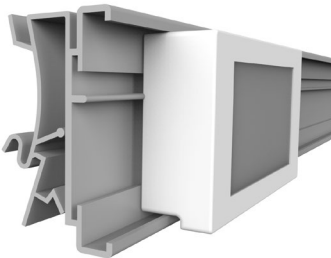

profile name	art.no
ESL DRA PRICER	EI359 long

ESL GLS PRICER

ESL profile for glass shelves with soft hinge, compatible with our angular adapter EI264 for adjustable inclination

profile name	art.no
ESL GLS PRICER	EI374

ESL HSA PRICER

ESL profile for HERMES, LAFORTEZZA and YUDIGAR shelves with soft hinge, compatible with our angular adapter EI264 for adjustable inclination

profile name	art.no
ESL HSA PRICER	EI362

ESL HSA_2 PRICER