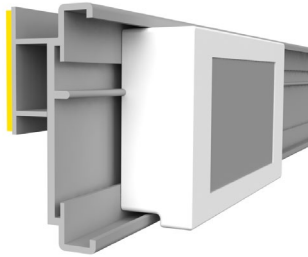

PRICER 3—8

ACCESSORIES 9

ESL PRICER

ESL flat profile with adhesive tape

profile name	art.no
ESL PRICER	EI351

ESL G PRICER

ESL profile with adhesive tape and soft hinge, compatible with our angular adapter EI264 for adjustable inclination