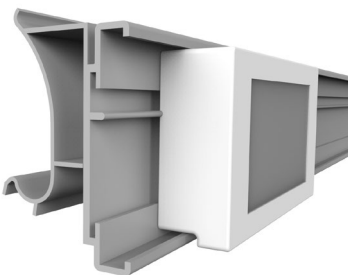

ESL profile for HERMES, LAFORTEZZA and YUDIGAR shelves with soft hinge and adjustable angle position

profile name	art.no
ESL HSA_2 PRICER	EI496

ESL IMZ PRICER

ESL profile for INTRAC and ARNEG shelves with soft hinge, compatible with our angular adapter EI264 for adjustable inclination

profile name	art.no
ESL IMZ PRICER	EI480

ESL CEFLA PRICER

ESL profile for CEFLA shelves with soft hinge, compatible with our angular adapter EI264 for adjustable inclination

profile name	art.no
ESL CEFLA PRICER	EI364