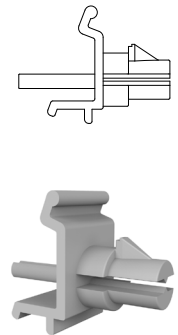

profile name	art.no
ESL EPTA PRICER	EI379

ESL BKT PRICER

ESL profile for EPTA and COSTAN shelves

profile name	art.no
ESL BKT PRICER	EI385

ESL MGW PRICER

ESL profile for HANSA MERTENS and ITAB shelves

profile name	art.no
ESL MGW PRICER	EI345

ESL GL PRICER

ESL profile for GONDELLA shelves with soft hinge, compatible with our angular adapter EI264 for adjustable inclination

profile name	art.no
ESL GL PRICER	EI368

ACCESSORIES

ACCESSORIES FOR ESL PRICER

ACCESSORIES

Angular adapter

The Angular adapter EI264 is designed to be used in two different positions. It can only be used on the rails specified within this catalogue

profile name	art.no
Angular adapter	EI264

Linde Clips for LK-C

Clip for installation of ESL LK-C PRICER profile

profile name	art.no
Linde Clips for LK-C	Z-10000405

Cover for ESL PRICER

Cover for ESL PRICER profiles; except EI357, EI359, EI361

profile name	art.no
Cover for ESL PRICER	SN015