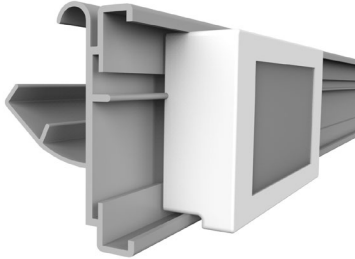

profile name	art.no
ESL CLIP PRICER	EI357

PRICER

HOLDERS FOR ELECTRONIC SHELF LABELS

HOLDERS

ESL LST_2 PRICER

ESL profile for LINDE, STOREBEST and TEGOMETALL shelves

profile name	art.no
ESL LST_2 PRICER	EI498